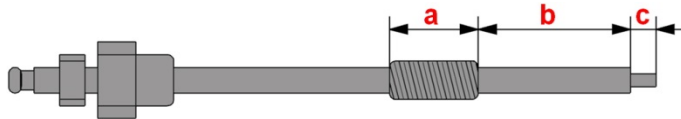

Jeu d'adaptateurs pour testeur de compression et de pertes de pression

COMPOSANTS

01 Adaptateur diesel M10 x 1,25	a=11 | b=8 mm
02 Adaptateur diesel M12 x 1,25	a=12 | b=8 mm
03 Adaptateur diesel M12 x 1,25	a=11 | b=47 mm
04 Adaptateur diesel M10 x 1,25	a=22,5 | b=23,5 mm
05 Adaptateur diesel M10 x 1,25	a=18,5 | b=10,5 mm
06 Adaptateur diesel M10 x 1,25	a=28 | b=16 mm
07 Adaptateur diesel M10 x 1,25	a=23 | b=9,5 mm
08 Adaptateur diesel M10 x 1,25	a=28 | b=55 x c=3 mm
09 Adaptateur diesel M10 x 1,25	a=26 x b=59 mm
10 Adaptateur diesel M10 x 1,25	a=29 x b=73 mm
11 Adaptateur diesel M10 x 1,25	a=15 x b=27 mm
12 Adaptateur diesel M10 x 1,0	a=12 | b=23 mm
13 Adaptateur diesel M10 x 1,0	a=12 | b=31 mm
15 Adaptateur diesel M10 x 1,0	a=12 | b=14 mm
16 Adaptateur diesel M10 x 1,0	a=12 | b=59 mm
17 Adaptateur diesel M10 x 1,0	a=12 | b=47 mm
18 Adaptateur diesel M10 x 1,0	a=12 | b=42 mm
19 Adaptateur diesel M10 x 1,0	a=12 | b=64 | c=5 mm
20 Adaptateur diesel M10 x 1,0	a=12 | b=57 | c=5 mm
21 Adaptateur diesel M8 x 1,0	a=18 | b=52 mm

- **26** Adaptateur de serrage pour moteurs à diesel
- **M10** Adaptateur M10 x 1,0 pour moteurs à essence
- **M12** Adaptateur M12 x 1,25 pour moteurs à essence
- **M18** Adaptateur M18 x 1,5 pour moteurs à essence
- **G** Tuyau d'essai pour moteurs à essence
- **W** Coudé avec raccord rapide
- **H** Outil de soupape pour remplacer les soupapes d'adaptateur
- **D** Joint torique et vannes de remplacement