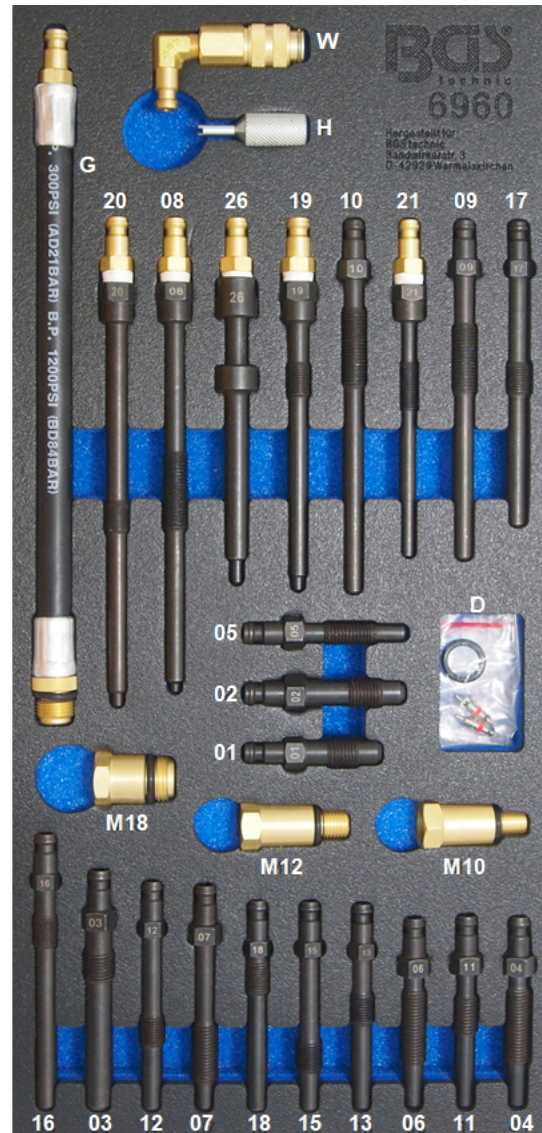

- 26 Klemmadapter ohne Gewinde
- M10 Zündkerzenadapter M10 x 1,0
- M12 Zündkerzenadapter M12 x 1,25
- M18 Zündkerzenadapter M18 x 1,5
- G Prüfschlauch für Benzinmotoren
- W Winkelstück
- H Ventildreher
- D Ersatz O-Ring und Ventile

Adaptor Set for Compression and Pressure Loss Tester

COMPONENTS

01	Glow plug adapter M10 x 1.25	a=11	b=8 mm
02	Glow plug adapter M12 x 1.25	a=12	b=8 mm
03	Glow plug adapter M12 x 1.25	a=11	b=47 mm
04	Glow plug adapter M10 x 1.25	a=22.5	b=23.5 mm
05	Glow plug adapter M10 x 1.25	a=18.5	b=10.5 mm
06	Glow plug adapter M10 x 1.25	a=28	b=16 mm
07	Glow plug adapter M10 x 1.25	a=23	b=9.5 mm
08	Glow plug adapter M10 x 1.25	a=28	b=55 c=3 mm
09	Glow plug adapter M10 x 1.25	a=26	b=59 mm
10	Glow plug adapter M10 x 1.25	a=29	b=73 mm
11	Glow plug adapter M10 x 1.25	a=15	b=27 mm
12	Glow plug adapter M10 x 1.0	a=12	b=23 mm
13	Glow plug adapter M10 x 1.0	a=12	b=31 mm
15	Glow plug adapter M10 x 1.0	a=12	b=14 mm
16	Glow plug adapter M10 x 1.0	a=12	b=59 mm
17	Glow plug adapter M10 x 1.0	a=12	b=47 mm
18	Glow plug adapter M10 x 1.0	a=12	b=42 mm
19	Glow plug adapter M10 x 1.0	a=12	b=64 c=5 mm
20	Glow plug adapter M10 x 1.0	a=12	b=57 c=5 mm
21	Glow plug adapter M8 x 1.0	a=18	b=52 mm

- 26 Clamp adaptor without thread
- M10 Spark plug adapter M10 x 1.0
- M12 Spark plug adapter M12 x 1.25
- M14 Spark plug adapter M18 x 1.5
- G Test hose for spark plug adapter
- W Angle piece with quick coupler
- H Valve turning tool to change the adapter valves
- D Replacement O-ring and valves